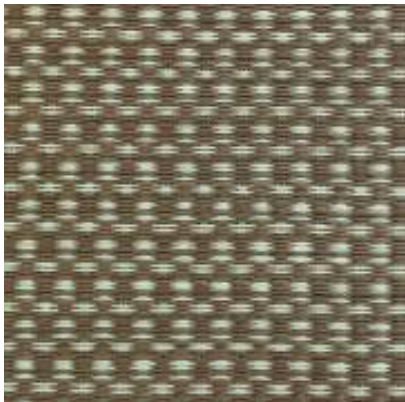

Brown / Turquoise

Umber / Light Umber

Black / Brown

Brown / Ginkgo

Aqua / Ochre

Cream / Ginkgo

Blue / White

Cream / Brown

Grey / White

Please be aware: Due to the nature of the material, and the simplicity of this rug's design, naturally occurring 'irregularities' in the weave tend to be more noticeable than they are in the patterned rugs. We consider them a part of this rug's charm and trust that you will too.