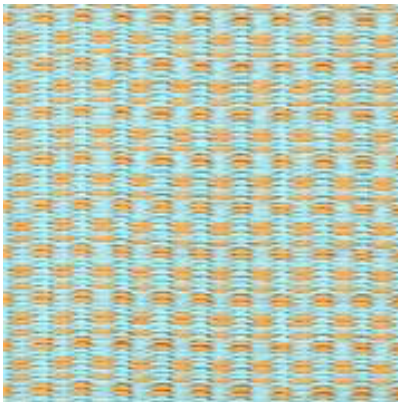

Brown / Turquoise

Umber / Light Umber

Black / Brown

Brown / Ginkgo

Aqua / Ochre

Cream / Ginkgo

Blue / White

Cream / Brown

Grey / White

Please be aware: Due to the nature of the material, and the simplicity of this rug's design, naturally occurring 'irregularities' in the weave tend to be more noticeable than they are in the patterned rugs. We consider them a part of this rug's charm and trust that you will too.