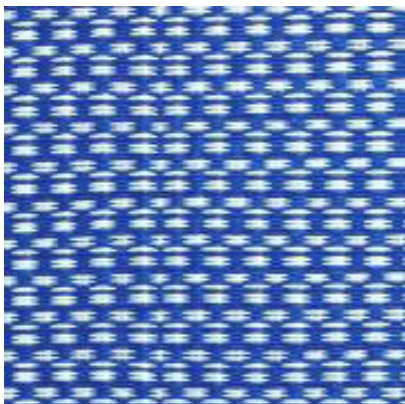

Brown / Turquoise

Umber / Light Umber

Black / Brown

Brown / Ginkgo

Aqua / Ochre

Cream / Ginkgo

Blue / White

Cream / Brown

Grey / White

Please be aware: Due to the nature of the material, and the simplicity of this rug's design, naturally occurring 'irregularities' in the weave tend to be more noticeable than they are in the patterned rugs. We consider them a part of this rug's charm and trust that you will too.